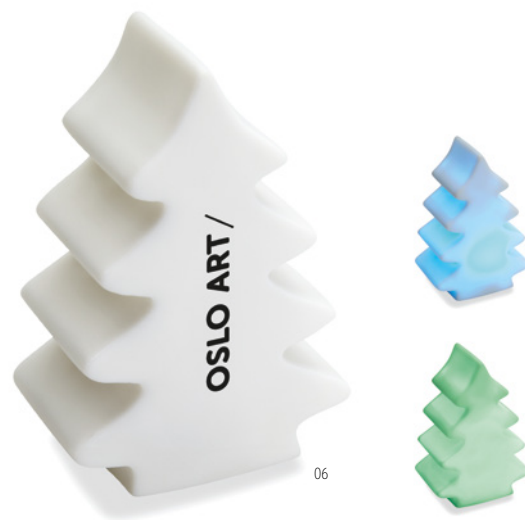

Lumistar CX1361

PVC LED colour changing light in star shape. Mood lights colours: white, blue, purple, red, yellow and green. 3 LR44 batteries included. **Size** 9x4x8,5 cm
Print technique Pad printing