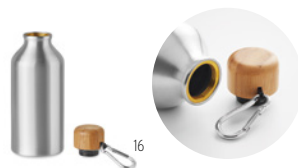

Made from aluminium. Light & durable

MO6557

MO6490

MO6491

Asper MO6557

Single wall Aluminium bottle with bamboo. Capacity: 550 ml. **Size** Ø6x23 cm
Print technique Round screen printing ,L,P

Amel MO6490

Single wall Aluminium bottle with bamboo lid and carabiner. Capacity: 400 ml. The carabiner is not for climbing (non professional use). **Size** Ø6x17 cm
Print technique Round screen printing ,RL,L,P