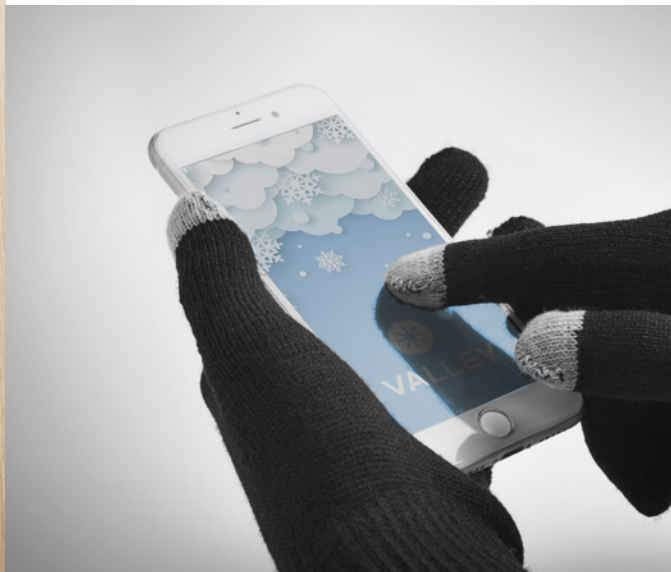

Denali MO6651

3 piece winter set. Including RPET beanie, scarf and tactile gloves with label for printing area. **Size** 24x21x6 cm
Print technique Laser engraving