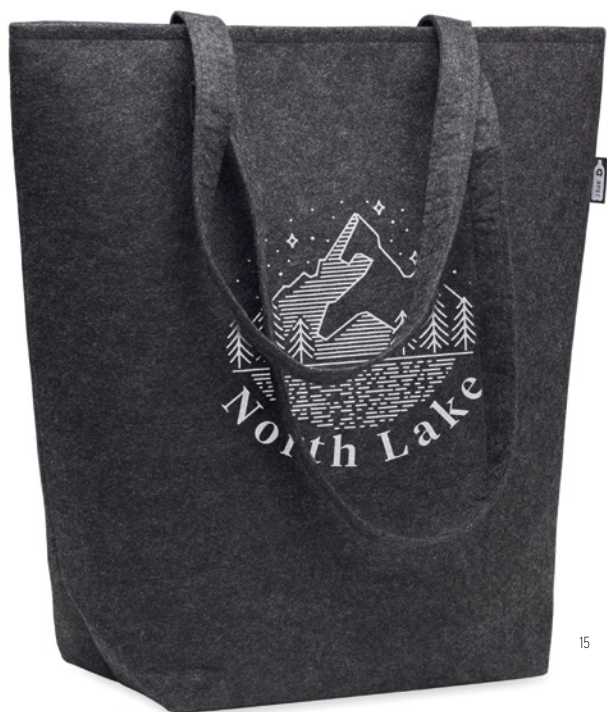

15

06

15

03

Nata MO6660

RPET felt shopping bag with long handles. **Size** 38x42 cm
Print technique Screen printing,T1,TD