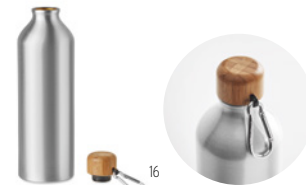

Made from aluminium. Light & durable

MO6557

MO6490

MO6491

Asper MO6557

Single wall Aluminium bottle with bamboo. Capacity: 550 ml. **Size** Ø6x23 cm
Print technique Round screen printing ,L,P

Amel MO6490

Single wall Aluminium bottle with bamboo lid and carabiner. Capacity: 400 ml. The carabiner is not for climbing (non professional use). **Size** Ø6x17 cm
Print technique Round screen printing ,RL,L,P